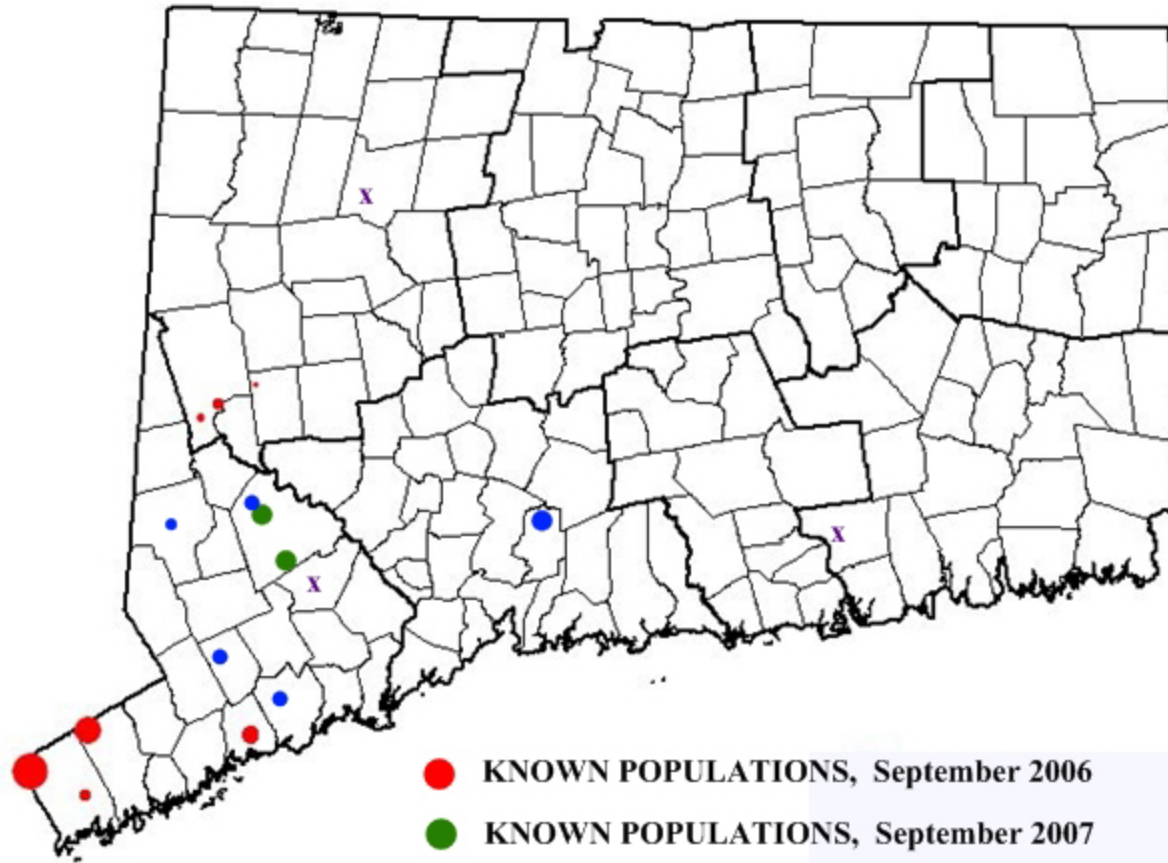

# Distribution of Mile-a-minute Vine in CT

- KNOWN POPULATIONS, September 2006
- KNOWN POPULATIONS, September 2007
- KNOWN POPULATIONS, September 2008
- X Plants found, removed prior to seed production